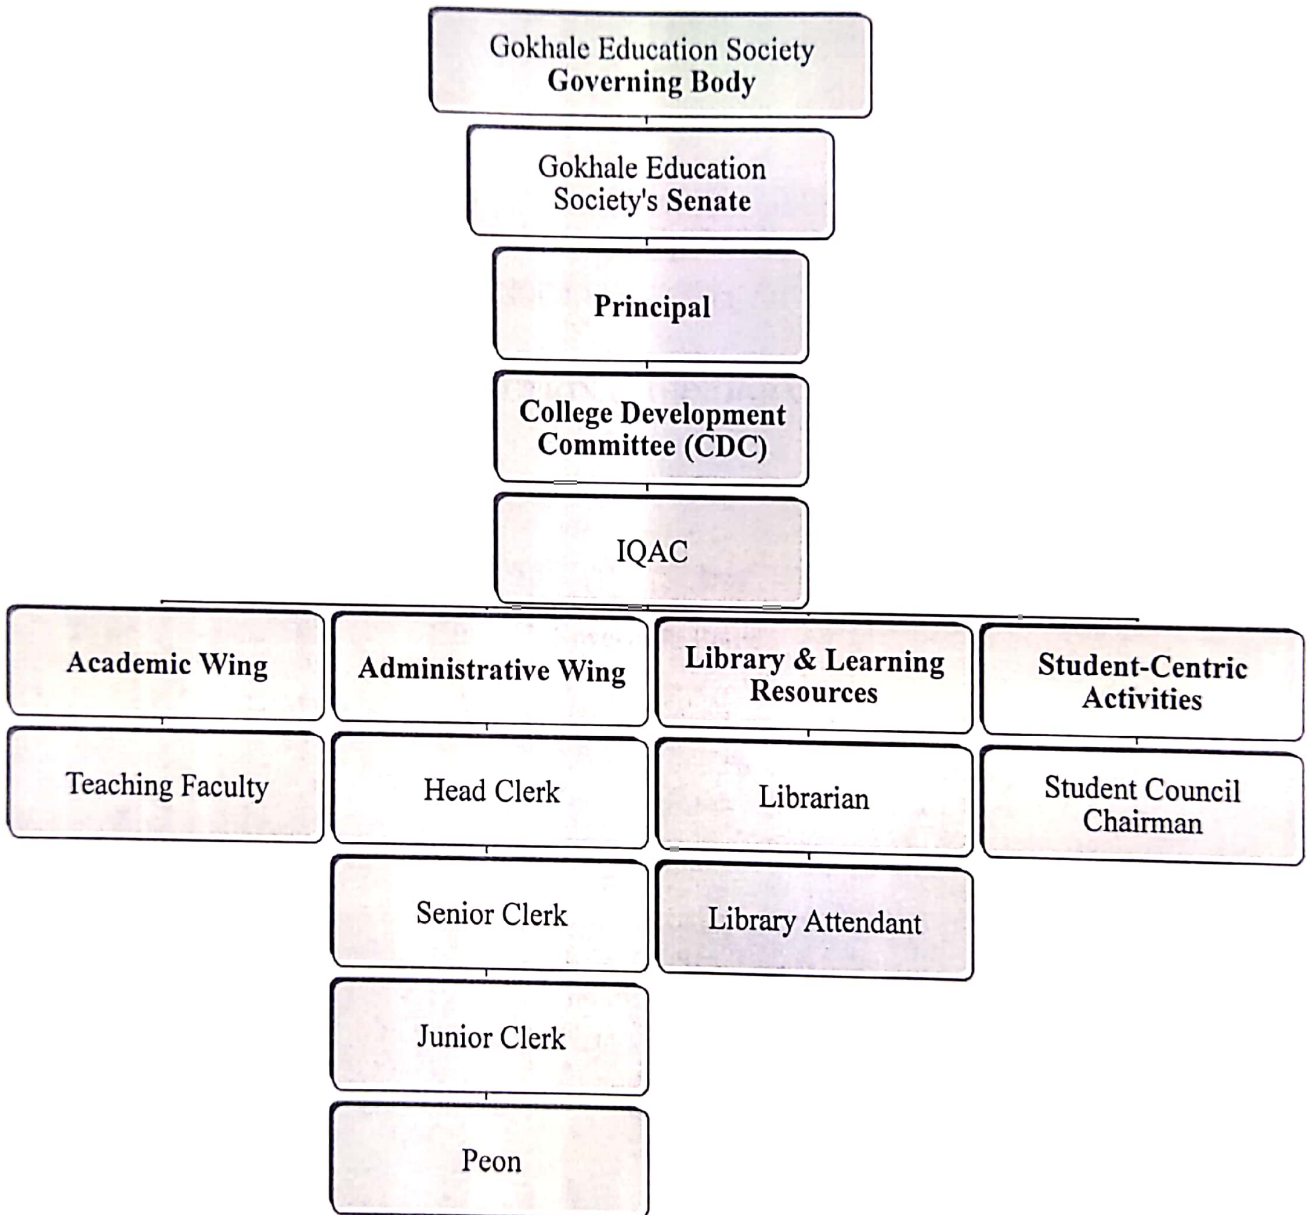

Gokhale Education Society's
College of Education & Research, Parel

INSTITUTIONAL ORNOGRAM

Principal
Gokhale Education Society's
College of Education & Research
Parel, Mumbai - 400 012.